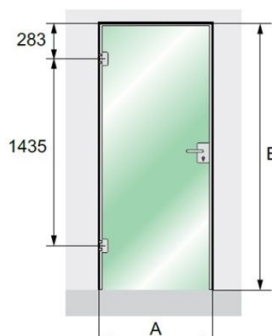

PRODUCT SHEET

Description:

Black Anodized L-Profile, 2500mm, F/"Zapp" Door System

Item number:

28.25.300-7

Units	Box	Carton	HS Code	Barcode
Pcs.	1	15	7604299090	

5704866508940

SISO A/S