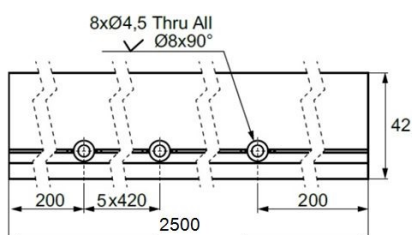

PRODUCT SHEET

Description:

Black Anodized L-Profile, 2500mm, F/"Zapp" Door System

Item number:

28.25.300-7

Units	Box	Carton	HS Code	Barcode
Pcs.	1	15	7604299090	

5704866508940

SISO A/S