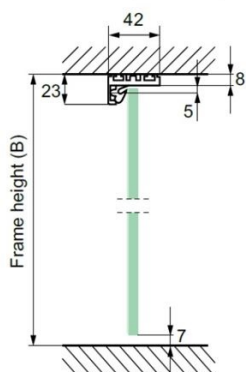

PRODUCT SHEET

Description:

Black Anodized L-Profile, 2500mm, F/"Zapp" Door System

Item number:

28.25.300-7

Units	Box	Carton	HS Code	Barcode
Pcs.	1	15	7604299090	

5704866508940

SISO A/S