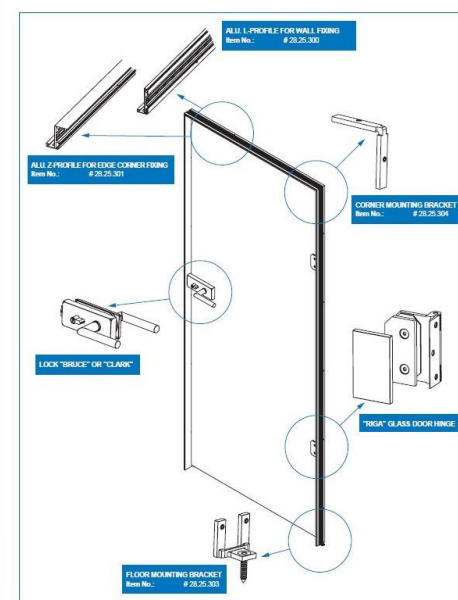

PRODUCT SHEET

Description:

Black Anodized L-Profile, 2500mm, F/"Zapp" Door System

Item number:

28.25.300-7

Units	Box	Carton	HS Code	Barcode
Pcs.	1	15	7604299090	

5704866508940

SISO A/S