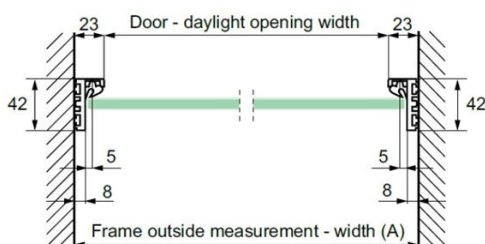

PRODUCT SHEET

Description:

Black Anodized L-Profile, 2500mm, F/"Zapp" Door System

Item number:

28.25.300-7

Units	Box	Carton	HS Code	Barcode
Pcs.	1	15	7604299090	

5704866508940

SISO A/S